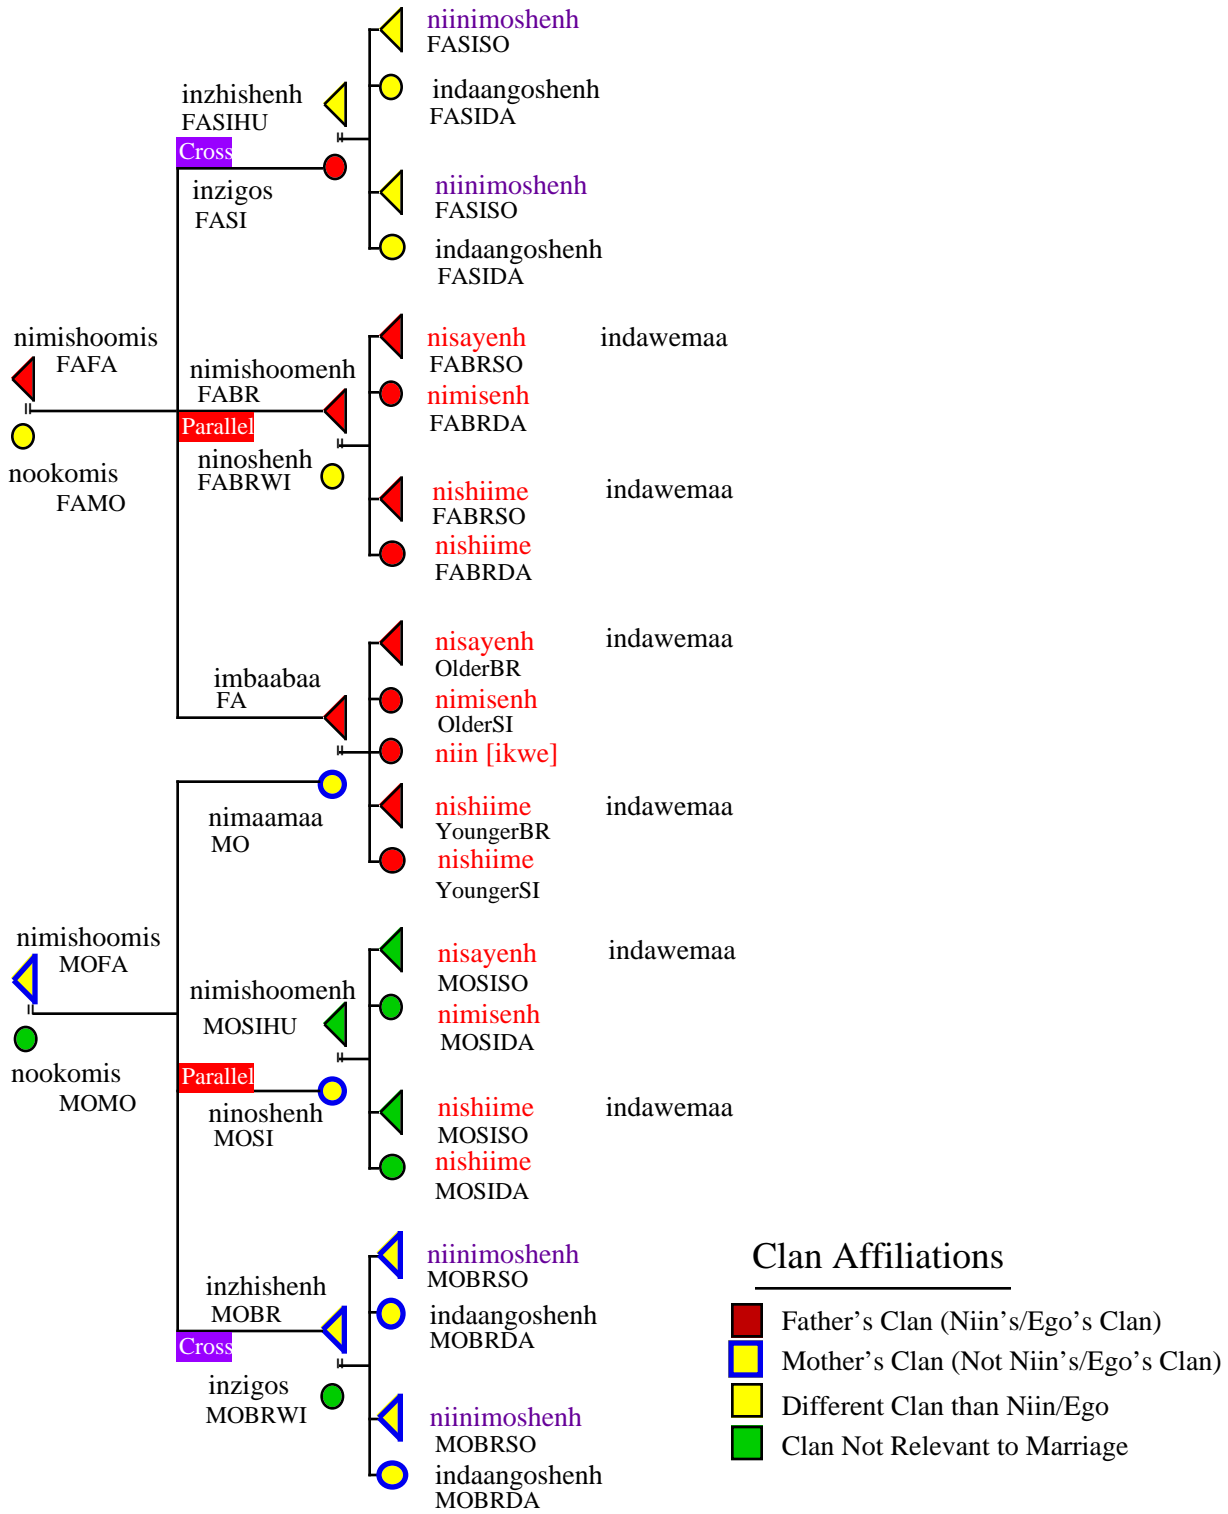

TRADITIONAL OJIBWE KINSHIP*

Niin (Ego) is Female ●

*Based on terms from Nichols and Nyholm 1979

©Rand Valentine, 2001. jrvalent@facstaff.wisc.edu